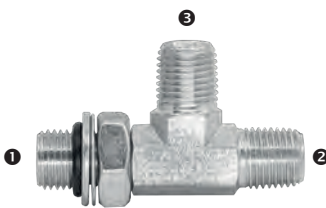

Tee Piece

BSPP Male x BSPT Male x BSPT Male - Run Tee

Part Number	1 BSPP M	2 BSPT M	3 BSPT M
QTEDEE04	1/4	1/4	1/4
QTEDEE06	3/8	3/8	3/8
QTEDEE08	1/2	1/2	1/2