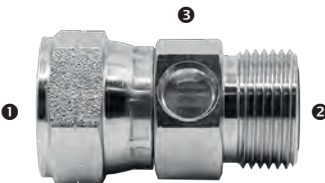

Tee Piece

ORFS Female Swivel x ORFS Male x UNO Female

Part Number	1 ORFS F S/W	2 ORFS M	3 UNO F
QTEVWPFS090907	9/16	9/16	7/16
QTEVWPFS111107	11/16	11/16	7/16
QTEVWPFS131307	13/16	13/16	7/16
QTEVWPFS161607	1	1	7/16
QTEVWPFS191907	1 3/16	1 3/16	7/16
QTEVWPFS232307	1 7/16	1 7/16	7/16