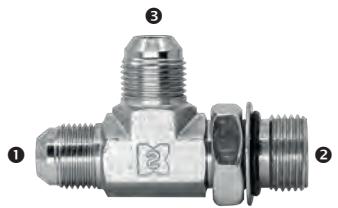

Tee Piece

JIC Male x UNO Male x JIC Male - Run Tee

Part Number	1 JIC M	2 UNO M	3 JIC M
QTELPL07	7/16	7/16	7/16
QTELPL09	9/16	9/16	9/16
QTELPL12	3/4	3/4	3/4
QTELPL121412	3/4	7/8	3/4
QTELPL14	7/8	7/8	7/8
QTELPL17	1 1/16	1 1/16	1 1/16
QTELPL172117	1 1/16	1 5/16	1 1/16
QTELPL21	1 5/16	1 5/16	1 5/16
QTELPL26	1 5/8	1 5/8	1 5/8