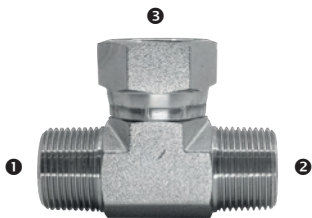

Part Number	① BSPT M	② BSPT M	③ BSPP F S/W
QTEEEA04	1/4	1/4	1/4
QTEEEA06	3/8	3/8	3/8
QTEEEA08	1/2	1/2	1/2
QTEEEA12	3/4	3/4	3/4
QTEEEA16	1	1	1