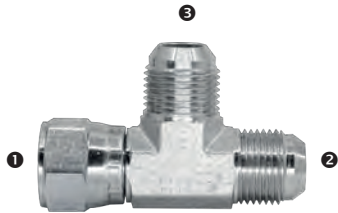

Tee Piece

Run Tee

Tee Piece

JIC Female Swivel x JIC Male x JIC Male - Run Tee *Continued*

M19 = 19MM Nut

Part Number	1 JIC F S/W	2 JIC M	3 JIC M
QTEKLL21	1 5/16	1 5/16	1 5/16
QTEKLL211717	1 5/16	1 1/16	1 1/16
QTEKLL212117	1 5/16	1 5/16	1 1/16
QTEKLL26	1 5/8	1 5/8	1 5/8
QTEKLL30	1 7/8	1 7/8	1 7/8
QTEKLL40	2 1/2	2 1/2	2 1/2