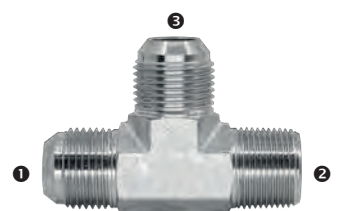

Tee Piece

JIC Male x NPT Male x JIC Male - Run Tee

Part Number	1 JIC M	2 NPT M	3 JIC M
QTELUL262026	1 5/8	1 1/4	1 5/8