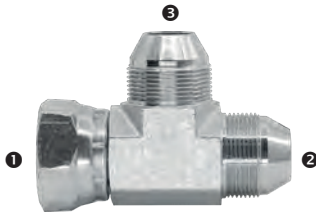

Tee Piece

JIC Male x NPT Male x JIC Male - Run Tee

Part Number	1 JIC M	2 NPT M	3 JIC M
QTELUL262026	1 5/8	1 1/4	1 5/8

Tee Piece

Run Tee

Tee Piece

JIS Female Komatsu Swivel x JIS Male x JIS Male - Metric

Part Number	① JIS F S/W	② JIS M	③ JIS M
QTEMNN14	14MM x 1.5	14MM x 1.5	14MM x 1.5
QTEMNN18	18MM x 1.5	18MM x 1.5	18MM x 1.5
QTEMNN22	22MM x 1.5	22MM x 1.5	22MM x 1.5
QTEMNN24	24MM x 1.5	24MM x 1.5	24MM x 1.5
QTEMNN30	30MM x 1.5	30MM x 1.5	30MM x 1.5