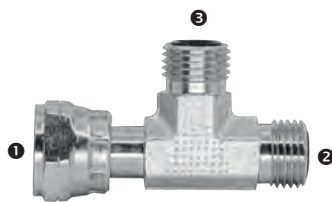

Tee Piece

Part Number	① ORFS F S/W	② ORFS M	③ ORFS M
QTEVWW09	9/16	9/16	9/16
QTEVWW11	11/16	11/16	11/16
QTEVWW13	13/16	13/16	13/16
QTEVWW16	1	1	1
QTEVWW19	1 3/16	1 3/16	1 3/16
QTEVWW23	1 7/16	1 7/16	1 7/16
QTEVWW27	1 11/16	1 11/16	1 11/16

TAIPAN