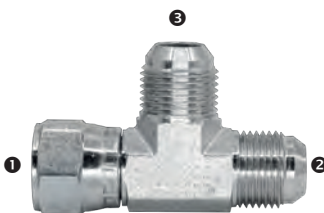

Tee Piece

JIC Female Swivel x JIC Male x JIC Male - Run Tee

M19 = 19MM Nut

Part Number	① JIC F S/W	② JIC M	③ JIC M
QTEKLL07	7/16	7/16	7/16
QTEKLL08	1/2	1/2	1/2
QTEKLL09	9/16	9/16	9/16
QTEKLL09-M19	9/16	9/16	9/16
QTEKLL12	3/4	3/4	3/4
QTEKLL120909	3/4	9/16	9/16
QTEKLL121209	3/4	3/4	9/16
QTEKLL14	7/8	7/8	7/8
QTEKLL141409	7/8	7/8	9/16
QTEKLL141412	7/8	7/8	3/4
QTEKLL17	1 1/16	1 1/16	1 1/16
QTEKLL171414	1 1/16	7/8	7/8
QTEKLL171714	1 1/16	1 1/16	7/8

Continued on following page..