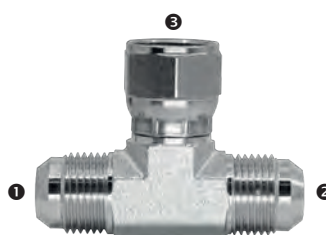

Tee Piece

JIC Male x JIC Male x JIC Female Swivel - Branch Tee

Part Number	1 JIC M	2 JIC M	3 JIC S/W
QTELLK07	7/16	7/16	7/16
QTELLK08	1/2	1/2	1/2
QTELLK09	9/16	9/16	9/16
QTELLK12	3/4	3/4	3/4
QTELLK14	7/8	7/8	7/8

Continued on following page..