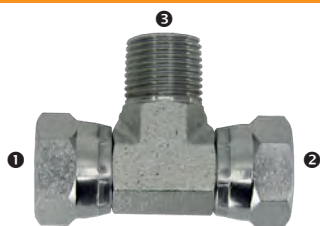

Tee Piece

Branch Tee

Tee Piece

BSPP Female Swivel x BSPP Female Swivel x BSPT Male

Part Number	1 BSPP F S/W	2 BSPP F S/W	3 BSPT M
QTEAAE08	1/2	1/2	1/2

JIC Male x JIC Male x BSPP Male - Branch Tee