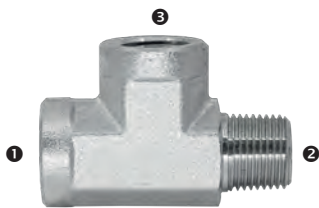

Tee Piece

NPT Female x NPT Male x NPT Female - Run Tee

Part Number	① NPT F	② NPT M	③ NPT F
QTETSUTS04	1/4	1/4	1/4
QTETSUTS06	3/8	3/8	3/8
QTETSUTS08	1/2	1/2	1/2
QTETSUTS12	3/4	3/4	3/4
QTETSUTS16	1	1	1