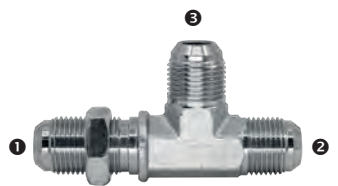

Tee Piece

JIC Male Bulkhead x JIC Male x JIC Male - Run Tee

Part Number	1 JIC M B/H	2 JIC M	3 JIC M
QTEBLLL09	9/16	9/16	9/16
QTEBLLL12	3/4	3/4	3/4
QTEBLLL14	7/8	7/8	7/8
QTEBLLL17	1 1/16	1 1/16	1 1/16
QTEBLLL21	1 5/16	1 5/16	1 5/16
QTEBLLL26	1 5/8	1 5/8	1 5/8
QTEBLLL30	1 7/8	1 7/8	1 7/8