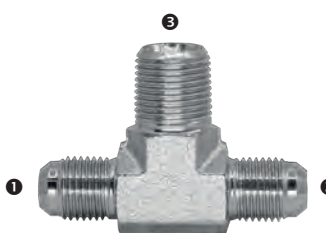

Tee Piece

JIC Male x JIC Male x BSPT Male - Branch Tee

Part Number	1 JIC M	2 JIC M	3 BSPT M
QTELLE070702	7/16	7/16	1/8
QTELLE090904	9/16	9/16	1/4
QTELLE090906	9/16	9/16	3/8
QTELLE121206	3/4	3/4	3/8
QTELLE121208	3/4	3/4	1/2
QTELLE141408	7/8	7/8	1/2
QTELLE171712	1 1/16	1 1/16	3/4
QTELLE212116	1 5/16	1 5/16	1